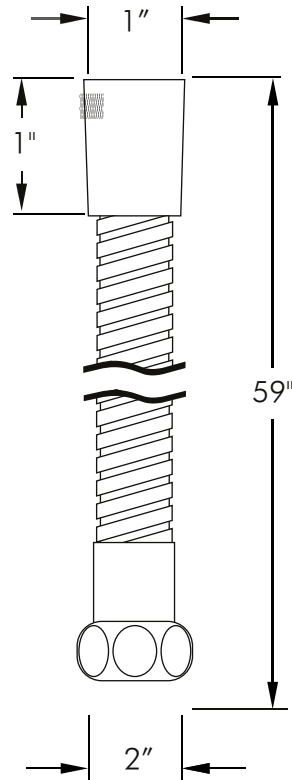

D-H34-BN

HAND SHOWER HOSES SERIES

D-H34-BN

FEATURES

- Handshower hose
- Metal body
- Standard connection
- Brushed nickel finish